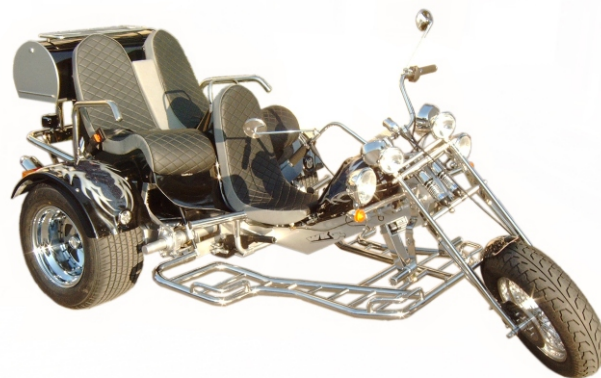

# Article pricelist

**Your contact person:**

**Valid at 01. Januar 2008**

Art.- No.	Article description	Unit	Price	Price
10101	Axle boot, standard, swing axle, apportioned with screws	piece	14,45 €	17,20 €
10105	Axle boot kit, semi-trailing link axle (includes clamps, screws and grease)	piece	14,71 €	17,50 €
10106	Axle boot, semi-trailing link axle	piece	8,82 €	10,50 €
10120	Semi-trailing link axle shaft, varnished with fender receptacle	piece	336,13 €	400,00 €
10010	Towbar complete with cable harness, receptacle, TÜV report (design load without brake 150 kg / with brake 300 kg)	piece	584,03 €	695,00 €
12001	Towbar receptacle with 13 pols	piece	18,24 €	21,70 €
12000	Towbar receptacle with 7 pols	piece	9,16 €	10,90 €
10000	Starter (short/ 15 cm) 0,7 Kw	piece	176,47 €	210,00 €
10002	Starter-cable 16 qmm	piece	20,50 €	24,40 €
20354	Intake manifold single port end pieces for motors 25 KW	pair	149,16 €	177,50 €
20357	Intake manifold for standard carburetor, for motors 32 - 37 KW	piece	100,84 €	120,00 €
20350	Intake manifold dual port end pieces, fits for all carburetor kits	set	70,00 €	83,30 €
20352	Intake manifold cuff	piece	2,10 €	2,50 €
20353	Intake manifold fastening clip	piece	1,68 €	2,00 €
106081	Rubber stop, rear suspension big	piece	7,98 €	9,50 €
106080	Rubber stop, rear suspension small	piece	3,36 €	4,00 €
10130	Motor shaft	piece	167,23 €	199,00 €
100204	control light "EG" for battery	piece	7,98 €	9,50 €
100205	control light "EG" for full beam / indicator	piece	7,98 €	9,50 €
100203	control light "EG" for rear fog lamp / brake fluid	piece	7,98 €	9,50 €
100201	control light "round" yellow	piece	3,78 €	4,50 €
100200	control light "round" green	piece	3,78 €	4,50 €
100004	Sticker "WK-Logo" L: 24cm / H: 3 - 5cm black	pair	6,30 €	7,50 €
100003	Sticker "WK-Logo" L: 24cm / H: 3 - 5cm silver	pair	6,30 €	7,50 €
10030	Exhaust system "Trucker" - wide type in stainless steel	set	1.176,47 €	1.400,00 €
10022	Exhaust system "Trucker" - standard type in stainless steel	set	1.176,47 €	1.400,00 €
10020	Exhaust system "4 in 2" - in stainless steel	set	739,50 €	880,01 €
10021	Exhaust system "4 in 4" - in stainless steel	set	1.176,47 €	1.400,00 €
10031	Exhaust system "Sport" for type 1 engines stainless steel	set	1.344,54 €	1.600,00 €
10023	Exhaust system "Sport" for type 4 engines stainless steel	set	at request of	
10035	Exhaust manifold	set	378,15 €	450,00 €
10036	Exhaust system "Trucker" - cross member	piece	21,01 €	25,00 €
10040	Exhaust System "Trucker" chamber left	piece	378,15 €	450,00 €
10039	Exhaust System "Trucker" chamber right	piece	378,15 €	450,00 €
11010	Petrol filter plastic	piece	3,32 €	3,95 €
11013	Petrol fine filter metal "Longlife"	piece	13,45 €	16,01 €
11020	Fuel cock - for model Chopper	piece	26,05 €	31,00 €
11030	Petrol main (6 mm) / per metre	metre	9,66 €	11,50 €
11031	Petrol main (8 mm) / per metre	metre	7,14 €	8,50 €
11055	REDUCING FITTING FOR PETROL PIPE 8mm/6mm	piece	1,51 €	1,80 €
11056	COUPLING FOR PETROL PIPE TRS 8-6-8 mm Y-SHAPED	piece	1,68 €	2,00 €
11040	Petrol main coupler 6 mm	piece	1,68 €	2,00 €
11043	Petrol main coupler 8 mm	piece	1,68 €	2,00 €
11054	COUPLING FOR PETROL PIPE TS 8 mm Y-SHAPED	piece	1,68 €	2,00 €
11016	Petrol pump - electrical	piece	92,44 €	110,00 €
11018	Petrol pump - type standard rotary current	piece	32,77 €	39,00 €
11017	Petrol pump - type standard direct current (DC)	piece	32,77 €	39,00 €
11019	Petrol pump cover plate metal	piece	7,98 €	9,50 €
11025	Petrol pump relay commended at electrical petrol pump	piece	39,08 €	46,51 €